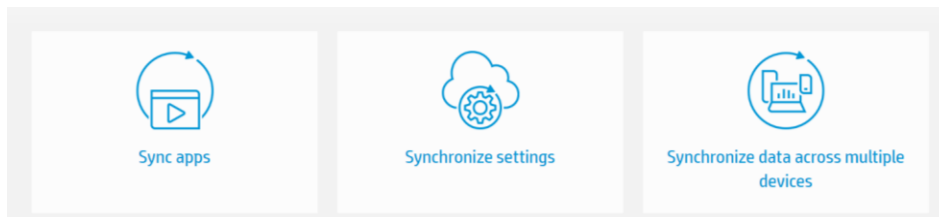

Simply log in to your Chromebook and launch the Google Play app on the shelf.
Do you have an Android smartphone or tablet?

You don't have to remember "what app did you put in your smartphone?"
Apps that are already installed on your smartphone will be listed on Google Play on your Chromebook.

All you need is a Google account.