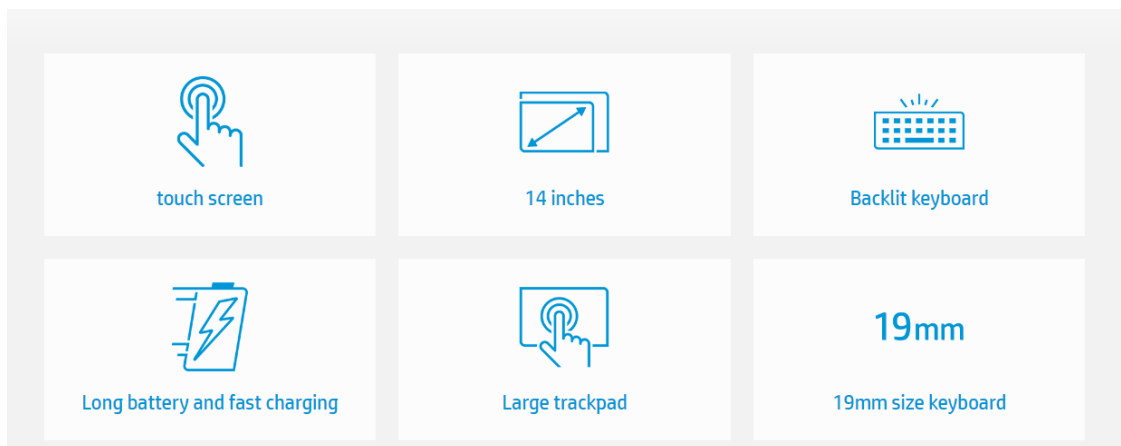

Features of this product

Chromebook for home, school, or work

Chromebook 14a is a touch screen compatible Chromebook.

Familiar Android apps and games can be enjoyed with a high resolution (1920 x 1080 pixels) diagonal 14.0 inch powerful full HD high resolution screen, and with a pinch or swipe like a familiar smartphone. I can do it.

Mouse settings are also easy.

All you need is a Bluetooth mouse (sold separately). Open the Settings app and press the Bluetooth mark. All you have to do is auto-search his Bluetooth mouse in pairing mode and enter the displayed pairing key.