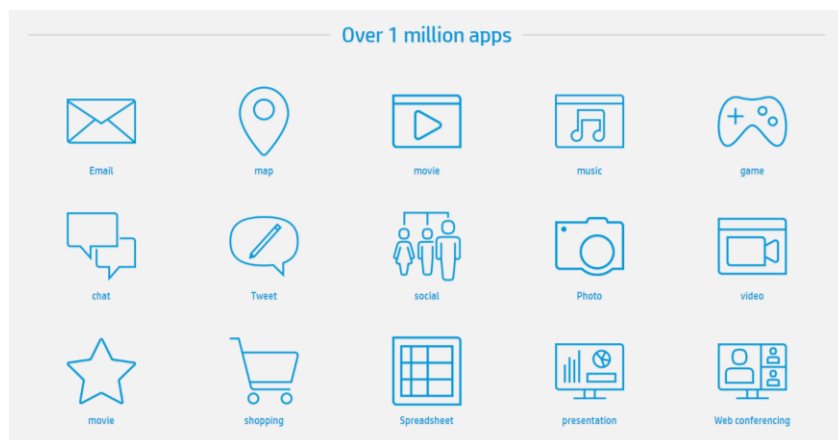

With a Chromebook and Chromecast, you can enjoy it in your own room, or with family and friends in the living room.

Features of Chromebook

Get it on Google Play

HP Chromebook 14a is a Chromebook compatible with Google Play. You can use all the familiar apps you use from the beginning, such as Gmail, Google Maps, YouTube and Google Photos. You can enjoy these apps on a 14.0-inch screen, which is much larger than your smartphone.